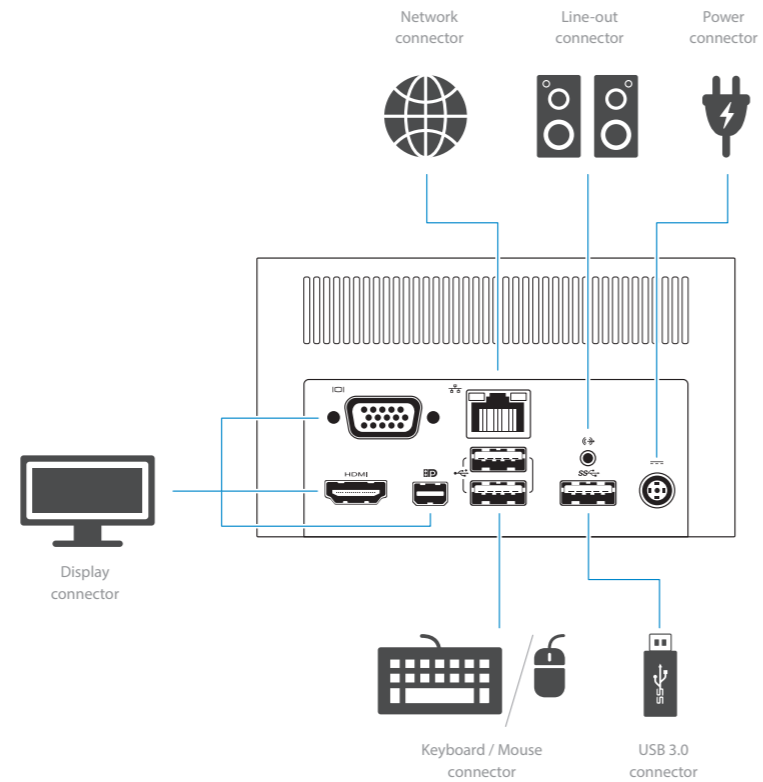

Dell Wireless Docking Station

WLD15

Quick Start Guide - Windows 10

Features

dell.com/support
dell.com/contactdell
dell.com/regulatory_compliance

Regulatory model : WLD15

NOTE: For more information, see User's Guide at dell.com/support.