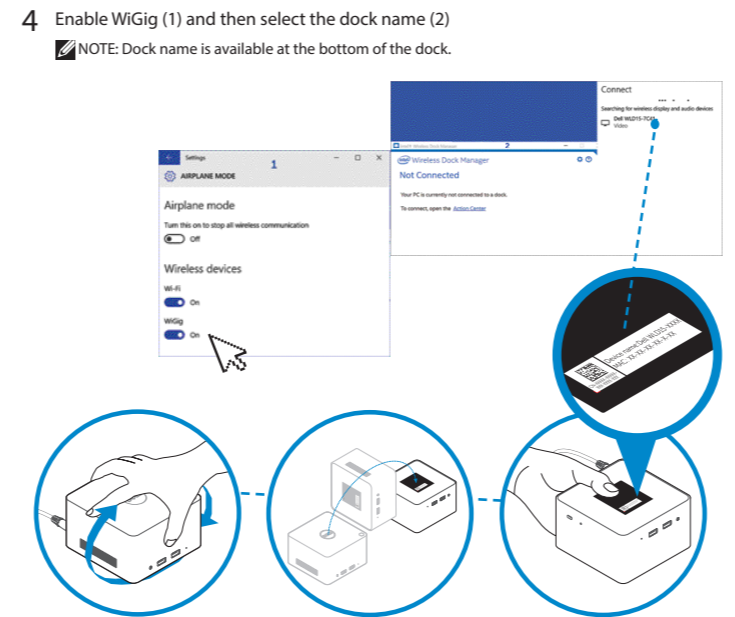

Dell Wireless Docking Station

WLD15

Quick Start Guide - Windows 10

Features

dell.com/support
dell.com/contactdell
dell.com/regulatory_compliance

Regulatory model : WLD15

NOTE: For more information, see User's Guide at dell.com/support.