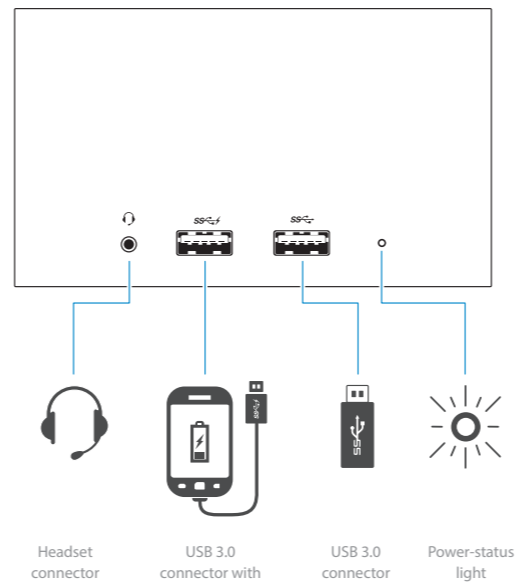

Dell Wireless Docking Station

WLD15

Quick Start Guide - Windows 10

Features

dell.com/support
dell.com/contactdell
dell.com/regulatory_compliance

Regulatory model : WLD15

NOTE: For more information, see User's Guide at dell.com/support.