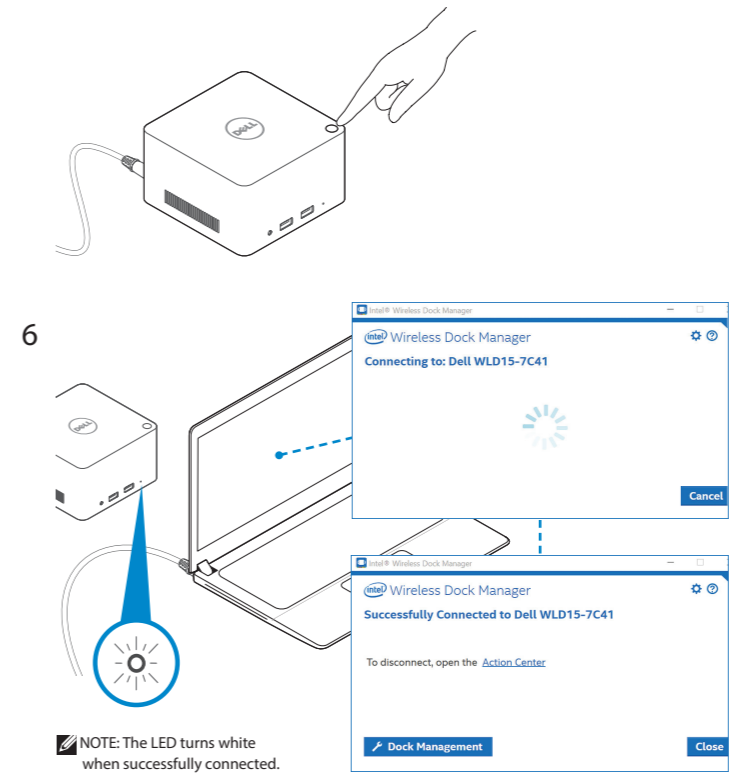

Dell Wireless Docking Station

WLD15

Quick Start Guide - Windows 10

Features

dell.com/support
dell.com/contactdell
dell.com/regulatory_compliance

Regulatory model : WLD15

NOTE: For more information, see User's Guide at dell.com/support.