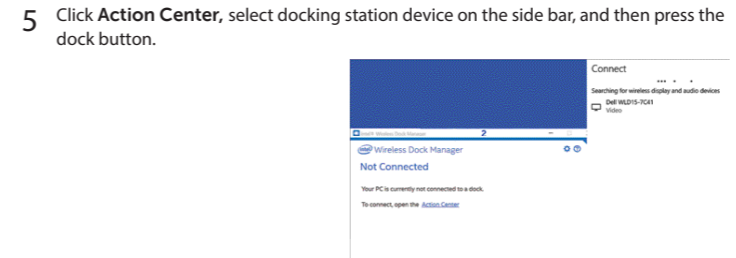

Dell Wireless Docking Station

WLD15

Quick Start Guide - Windows 10

Features

dell.com/support
dell.com/contactdell
dell.com/regulatory_compliance

Regulatory model : WLD15

NOTE: For more information, see User's Guide at dell.com/support.