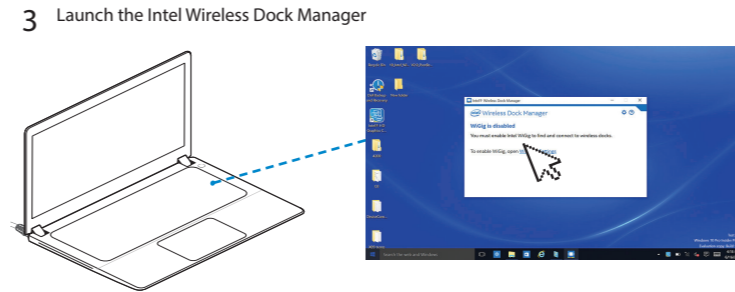

Dell Wireless Docking Station

WLD15

Quick Start Guide - Windows 10

Features

dell.com/support
dell.com/contactdell
dell.com/regulatory_compliance

Regulatory model : WLD15

NOTE: For more information, see User's Guide at dell.com/support.